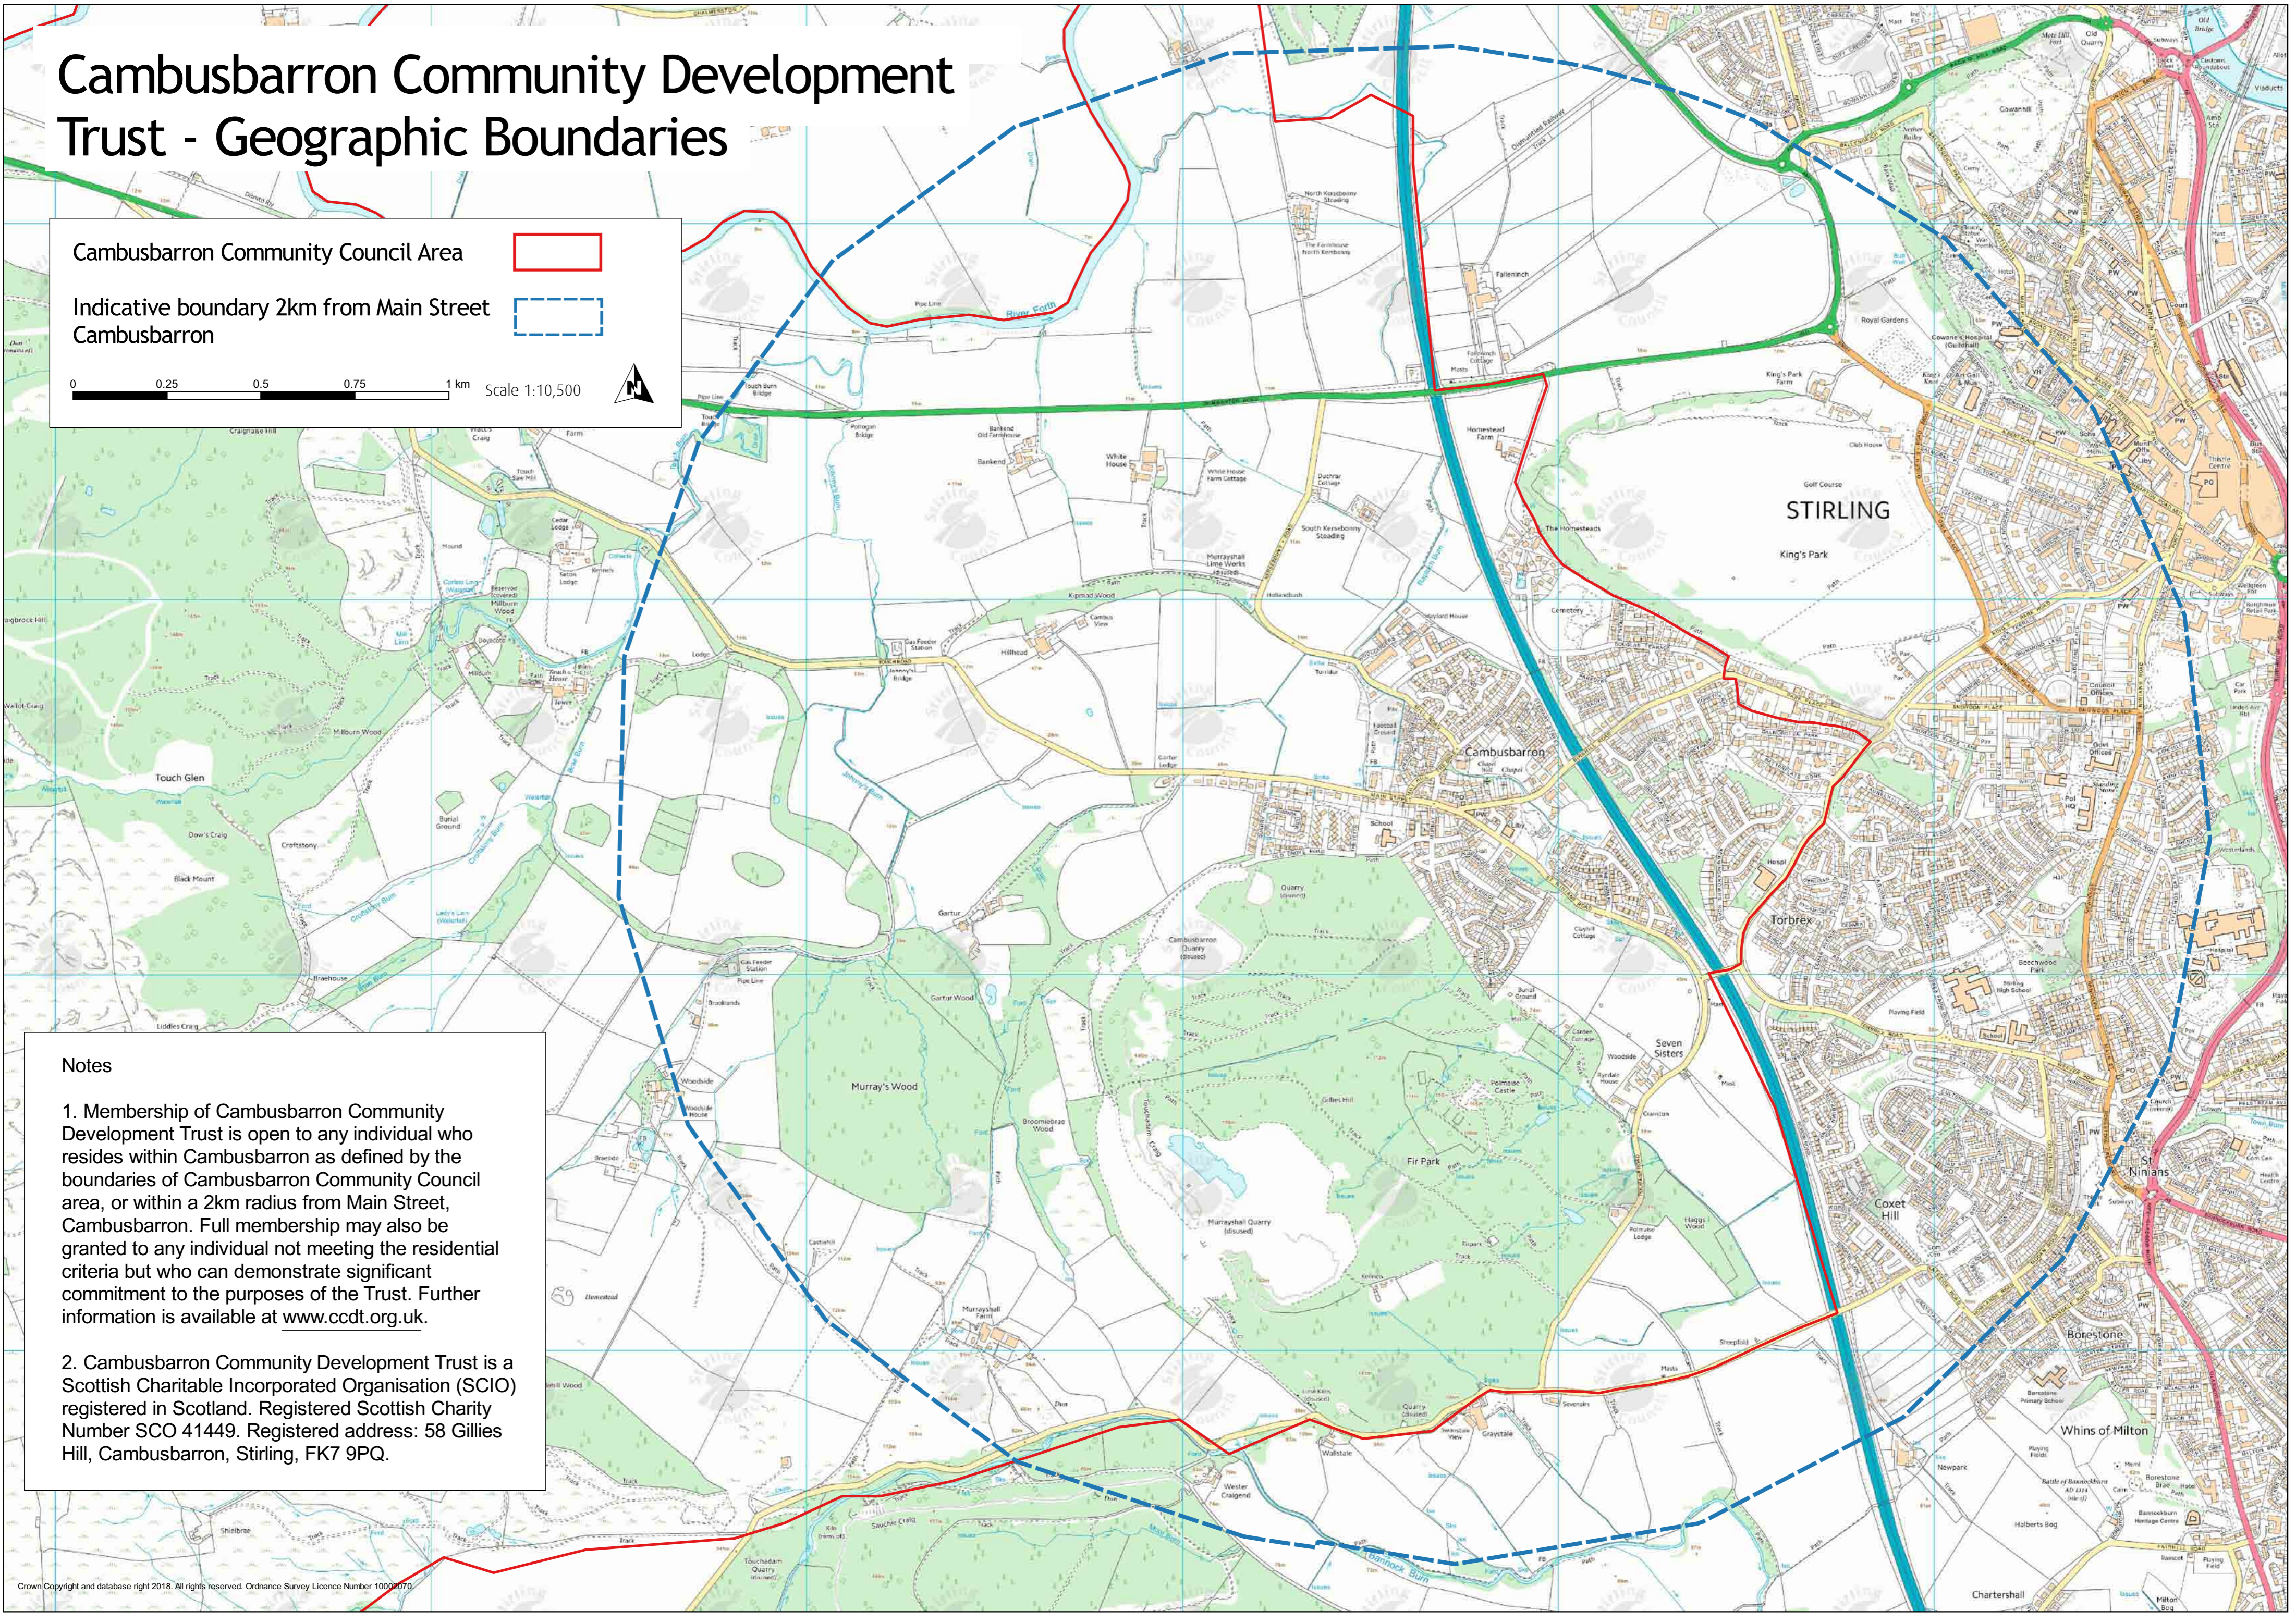

Cambusbarron Community Development Trust - Geographic Boundaries

Cambusbarron Community Council Area

Indicative boundary 2km from Main Street Cambusbarron

0 0.25 0.5 0.75 1 km Scale 1:10,500

Notes

1. Membership of Cambusbarron Community Development Trust is open to any individual who resides within Cambusbarron as defined by the boundaries of Cambusbarron Community Council area, or within a 2km radius from Main Street, Cambusbarron. Full membership may also be granted to any individual not meeting the residential criteria but who can demonstrate significant commitment to the purposes of the Trust. Further information is available at www.ccdt.org.uk.

2. Cambusbarron Community Development Trust is a Scottish Charitable Incorporated Organisation (SCIO) registered in Scotland. Registered Scottish Charity Number SCO 41449. Registered address: 58 Gillies Hill, Cambusbarron, Stirling, FK7 9PQ.